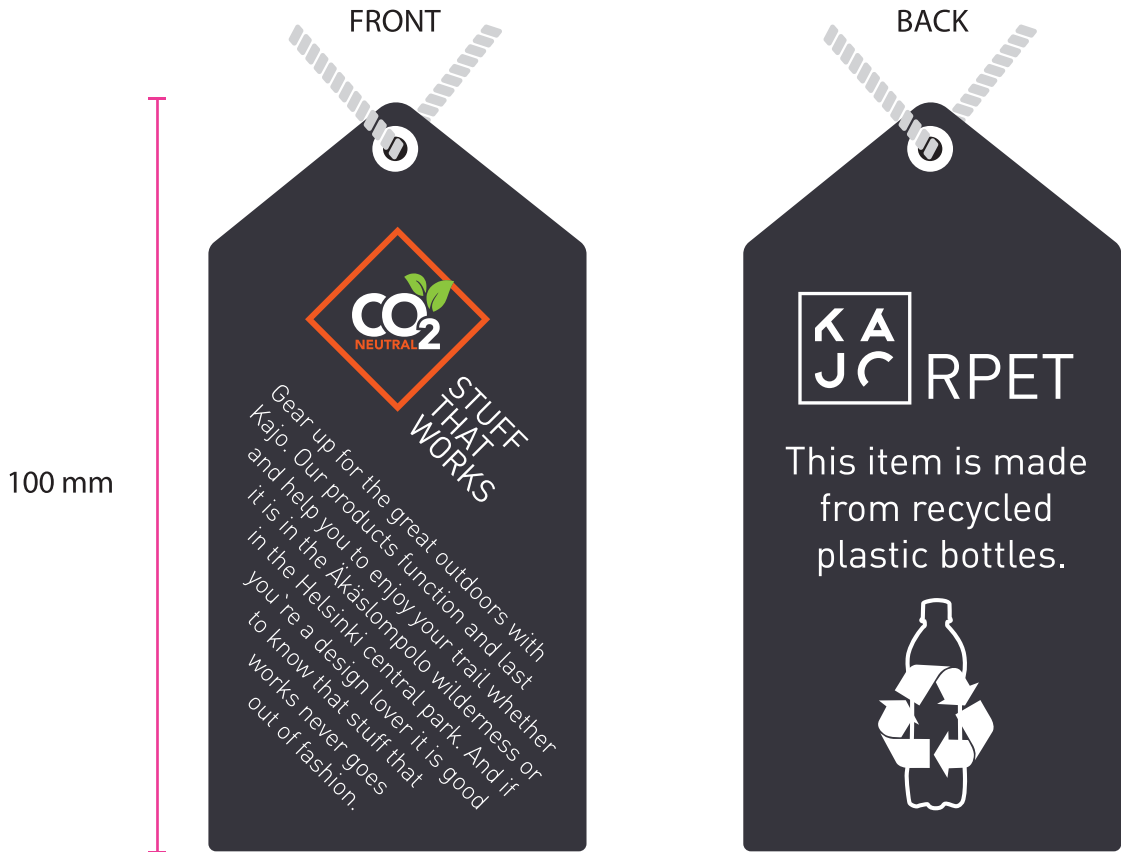

RPET

Tag and label

KAJC

Tags material is cardboard.

100 mm

50 mm

PMS 433 U

PMS 1655 U

Woven label 15 x 30 mm